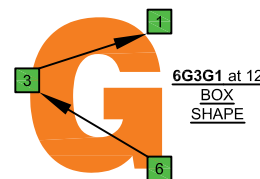

ENTIRE FINGERBOARD NOTE NAMES

ENTIRE FINGERBOARD INTERVALS

G  
mixolydian  
mode  
GEDCA  
octaves  
box shapes

G mixolydian mode  
SEMITONOMETER

6G3G1  
BOX  
SHAPE

6E4E1  
BOX  
SHAPE

4D2  
BOX  
SHAPE

5C2  
BOX  
SHAPE

5A3  
BOX  
SHAPE

6G3G1 at 12  
BOX  
SHAPE

NOTE NAMES	NOTE NAMES	NOTE NAMES	NOTE NAMES	NOTE NAMES	NOTE NAMES
<b>FINGERING</b> 	<b>FINGERING</b> 	<b>FINGERING</b> 	<b>FINGERING</b> 	<b>FINGERING</b> 	<b>FINGERING</b> 
<b>INTERVALS</b> 	<b>INTERVALS</b> 	<b>INTERVALS</b> 	<b>INTERVALS</b> 	<b>INTERVALS</b> 	<b>INTERVALS</b> 