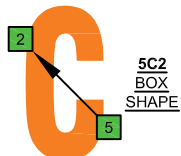

ENTIRE FINGERBOARD NOTE NAMES

ENTIRE FINGERBOARD INTERVALS

G  
mixolydian  
mode  
GEDCA  
octaves  
box shapes

G mixolydian mode  
SEMITONOMETER

6G3G1  
BOX  
SHAPE

6E4E1  
BOX  
SHAPE

4D2  
BOX  
SHAPE

5C2  
BOX  
SHAPE

5A3  
BOX  
SHAPE

6G3G1 at 12  
BOX  
SHAPE

NOTE NAMES	NOTE NAMES	NOTE NAMES	NOTE NAMES	NOTE NAMES	NOTE NAMES
<b>FINGERING</b> 	<b>FINGERING</b> 	<b>FINGERING</b> 	<b>FINGERING</b> 	<b>FINGERING</b> 	<b>FINGERING</b> 
<b>INTERVALS</b> 	<b>INTERVALS</b> 	<b>INTERVALS</b> 	<b>INTERVALS</b> 	<b>INTERVALS</b> 	<b>INTERVALS</b> 