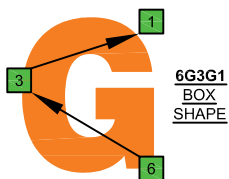

ENTIRE FINGERBOARD NOTE NAMES

ENTIRE FINGERBOARD INTERVALS

G  
mixolydian  
mode  
GEDCA  
octaves  
box shapes

G mixolydian mode  
SEMITONOMETER

6G3G1  
BOX  
SHAPE

6E4E1  
BOX  
SHAPE

4D2  
BOX  
SHAPE

5C2  
BOX  
SHAPE

5A3  
BOX  
SHAPE

6G3G1 at 12  
BOX  
SHAPE

NOTE NAMES	NOTE NAMES	NOTE NAMES	NOTE NAMES	NOTE NAMES	NOTE NAMES
<b>FINGERING</b> 	<b>FINGERING</b> 	<b>FINGERING</b> 	<b>FINGERING</b> 	<b>FINGERING</b> 	<b>FINGERING</b> 
<b>INTERVALS</b> 	<b>INTERVALS</b> 	<b>INTERVALS</b> 	<b>INTERVALS</b> 	<b>INTERVALS</b> 	<b>INTERVALS</b> 