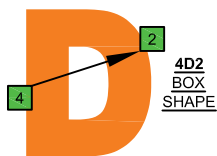

ENTIRE FINGERBOARD NOTE NAMES

ENTIRE FINGERBOARD INTERVALS

G  
mixolydian  
mode  
GEDCA  
octaves  
box shapes

G mixolydian mode  
SEMITONOMETER

6G3G1  
BOX  
SHAPE

6E4E1  
BOX  
SHAPE

4D2  
BOX  
SHAPE

5C2  
BOX  
SHAPE