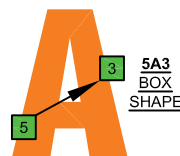

ENTIRE FINGERBOARD NOTE NAMES

ENTIRE FINGERBOARD INTERVALS

G  
mixolydian  
mode  
GEDCA  
octaves  
box shapes

G mixolydian mode  
SEMITONOMETER

6G3G1  
BOX  
SHAPE

6E4E1  
BOX  
SHAPE

4D2  
BOX  
SHAPE

5C2  
BOX  
SHAPE

5A3  
BOX  
SHAPE

6G3G1 at 12  
BOX  
SHAPE

NOTE NAMES	NOTE NAMES	NOTE NAMES	NOTE NAMES	NOTE NAMES	NOTE NAMES
<b>FINGERING</b> 	<b>FINGERING</b> 	<b>FINGERING</b> 	<b>FINGERING</b> 	<b>FINGERING</b> 	<b>FINGERING</b> 
<b>INTERVALS</b> 	<b>INTERVALS</b> 	<b>INTERVALS</b> 	<b>INTERVALS</b> 	<b>INTERVALS</b> 	<b>INTERVALS</b> 