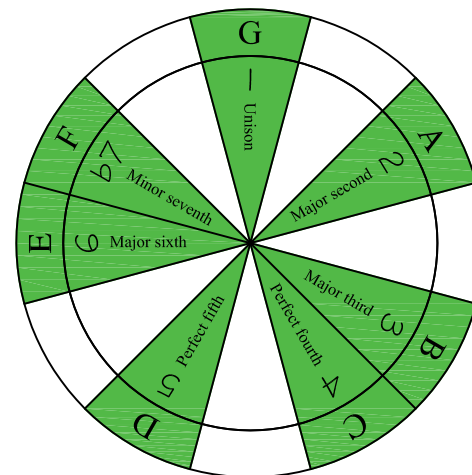

ENTIRE FINGERBOARD NOTE NAMES

ENTIRE FINGERBOARD INTERVALS

G  
mixolydian  
mode  
GEDCA  
octaves  
box shapes

G mixolydian mode  
SEMITONOMETER

6G3G1  
BOX  
SHAPE

6E4E1  
BOX  
SHAPE

4D2  
BOX  
SHAPE

5C2  
BOX  
SHAPE

5A3  
BOX  
SHAPE

6G3G1 at 12  
BOX  
SHAPE

NOTE NAMES	NOTE NAMES	NOTE NAMES	NOTE NAMES	NOTE NAMES	NOTE NAMES
<b>FINGERING</b> 	<b>FINGERING</b> 	<b>FINGERING</b> 	<b>FINGERING</b> 	<b>FINGERING</b> 	<b>FINGERING</b> 
<b>INTERVALS</b> 	<b>INTERVALS</b> 	<b>INTERVALS</b> 	<b>INTERVALS</b> 	<b>INTERVALS</b> 	<b>INTERVALS</b> 